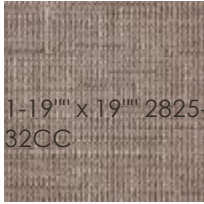

## LAF SOFA

c090-020-ls1-a

**COLLECTION:** LILLIAN

**DIMENSIONS:** 58W x 44.5D x 30.25H

An elevated take on the sectional sofa, this design mixes the art of glamour with luxurious comfort. Lightly reflective in a lustrous, low-pile chenille, its curved arms and shapely silhouette are embellished with wood trim in Soft Radiance paint. Features loose seat cushions and back pillows with a classic button-pull detail. Cut velvet and ottoman weave toss pillows add soft contrast and texture in pale lavender and gold tones.

### FINISH:

Soft\_Radiance

### FABRIC:

Body Fabric: 2805-35CC-P Performance

Pillow Fabric: 1-20'' x 20'' 8394-28CC

1-19'' x 19'' 2825-32CC