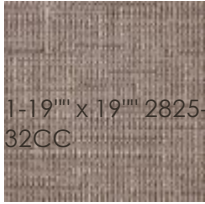

caracole

RAF SOFA

c090-020-rs1-a

COLLECTION: LILLIAN

DIMENSIONS: 58W x 44.5D x 30.25H

An elevated take on the sectional sofa, this design mixes the art of glamour with luxurious comfort. Lightly reflective in a lustrous, low-pile chenille, its curved arms and shapely silhouette are embellished with wood trim in Soft Radiance paint. Features loose seat cushions and back pillows with a classic button-pull detail. Cut velvet and ottoman weave toss pillows add soft contrast and texture in pale lavender and gold tones.

CONSTRUCTION: No sag seat. | Springdown cushion. | Feather down pillows.

FINISH:

Soft_Radiance

FABRIC:

Body Fabric: 2805-35CC-P Performance

Pillow Fabric: 1-20'' x 20'' 8394-28CC

1-19'' x 19'' 2825-32CC