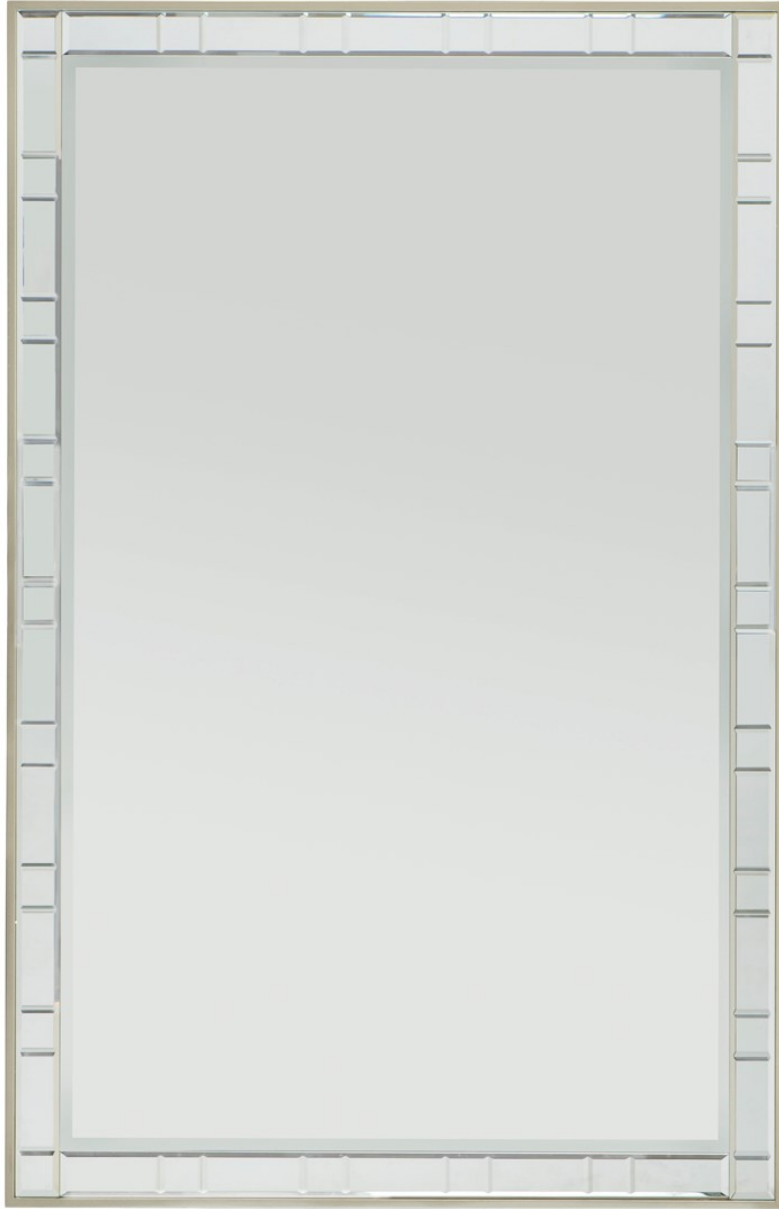

caracole

EYE SEE YOU

cla-016-043

COLLECTION: CARACOLE CLASSIC

DIMENSIONS: 32W x 1D x 49.5H

This mirror captures the radiance of all who peer into it. The frame is finished in a neutral metallic Soft Radiance that is the perfect complement to the deco mirrored detailing that rims the piece's edges. A tall,

rectangular profile that is perfect for an entryway or dressing area, this silhouette will catch your eye.

CONSTRUCTION: Center mirror plate: 45.25"W x 27.75" H.

FINISH:

Soft_Radiance