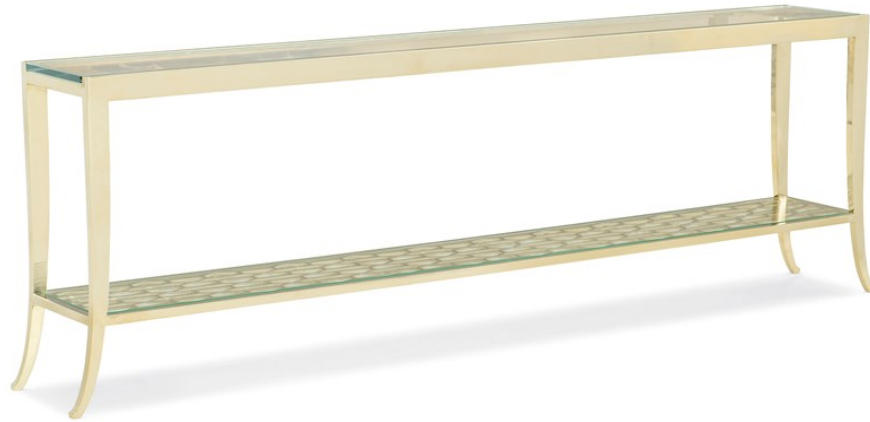

# caracole

## IN A HOLDING PATTERN

cla-016-441

**COLLECTION:** CARACOLE CLASSIC

**DIMENSIONS:** 82W x 11.5D x 26H

Perfect behind a sofa or in a long hallway, this console table is slim and modern. A stretcher of cut metal features an elongated contemporary honeycomb motif suspended between four graceful sabre metal legs – all bathed in highly polished Whisper of Gold. Paired with an ultra-clear glass top with a waterfall effect at each end, use this piece to brighten any room.

**CONSTRUCTION:** Space above shelf: 16.625". | Between shelf and floor: 6.750". | Top size: 78.5" x 11.5".