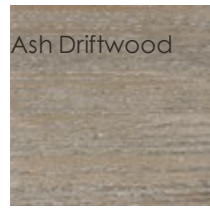

caracole

CROSSED PURPOSES

cla-019-065

COLLECTION: CARACOLE CLASSIC

DIMENSIONS: 28W x 18D x 28H

A stunning bedside companion, the Crossed Purposes nightstand clearly has the WOW factor. A simple, slightly tapered silhouette accentuates the inherent beauty of its natural materials. Perfectly matched directional woodgrain veneers create a one-of-a-kind chevron pattern that attracts the eye without competing with other pieces in the room. An easygoing Ash Driftwood finish brings out the beauty of its stunning natural lines and will complement any statement bed while a bead of Sundance Gold gives the top edge a touch of shine. Fully finished drawers wear an interior shade of Putty and are ideal for storing books, magazines and nighttime essentials.

CONSTRUCTION: Case is 28in wide and tapers down to 30in wide.

FINISH:

Ash Driftwood

Sundance Gold