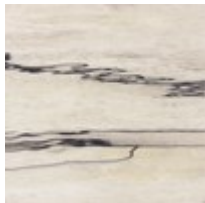

caracole

NATURES RHYTHM

cla-021-064

COLLECTION: CARACOLE CLASSIC

DIMENSIONS: 34W x 18D x 27.5H

An elevated take on found beauty in the natural world, this nightstand introduces an organic element with a touch of luxe. Drawer fronts crafted in our exclusive, bleached white printed spalted maple add depth and dimension with dark veining patterns over a light ground reminiscent of fallen snow. Dimpled bar drawer pulls and a Majestic Gold base are a glamorous complement to its Pearly White finish, which pairs well with other pieces in our bedroom storage collection. Top drawer features dividers and a removable sliding jewelry tray, with a glass shelf beneath for open storage and display.

FINISH:

Snowcap Organic

Majestic Gold

Pearly White Smooth