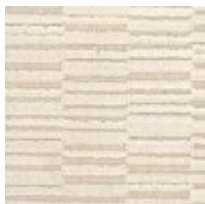

## WAIT YOUR TURN

cla-021-084

**COLLECTION:** CARACOLE CLASSIC

**DIMENSIONS:** 56W x 17D x 18H

An alluring accent with tactile appeal, this bedroom bench makes a striking impression in a metallic, Belgian cut velvet. Its classic oval shape is beautifully balanced by curved metal legs in a Whisper of Gold. Makes a perfect complement to the end of the bed, or a glamorous addition to hallway nooks and living rooms.

### FINISH:

Whisper\_of\_Gold

### FABRIC:

8415-92CC