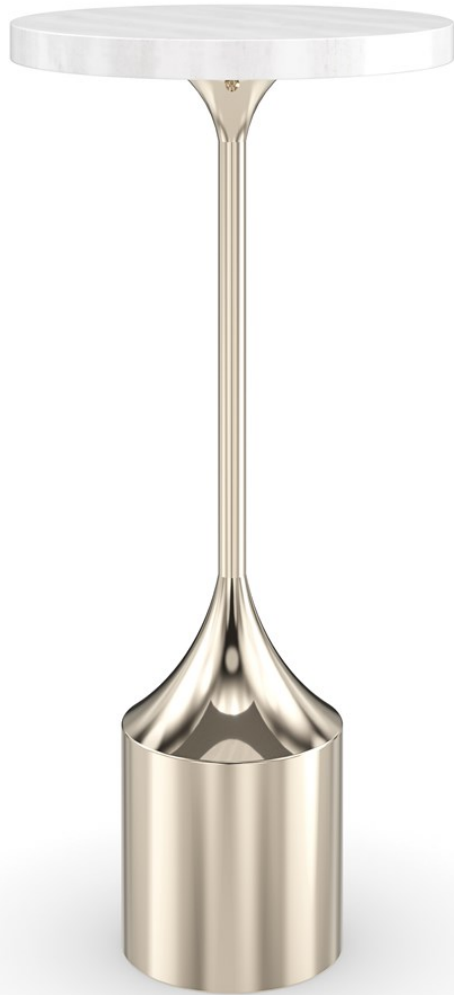

# caracole

## BETA

cla-023-421

**COLLECTION:** CARACOLE CLASSIC

**DIMENSIONS:** 12 dia x 25H

A nod to the streamlined style of a mid century candlestick, this spot table is well-scaled for reading nooks and larger spaces designed for entertaining. Its white stone top lends soft contrast to a sculptural metal

frame with a sturdy base in a Whisper of Gold. Designed to pair with our Alpha and Gamma accent tables to create composition, or style solo for ease of use and convenience.

**FINISH:**

Whisper\_of\_Gold