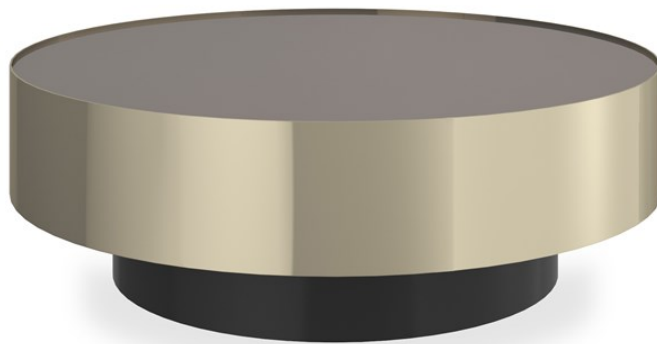

## RADIUS COCKTAIL TABLE

cla-024-4011

**COLLECTION:** CARACOLE CLASSIC

**DIMENSIONS:** 44 dia x 14.5H

This round-in-round cocktail table takes you back to the glamour of Studio 54. Glossy and impressive, this large, round piece has a Smoked Bronze Mirror top, banded in mirror-polished Whisper of Gold metal. The short, thin base is mirror-polished in Dark Chocolate. For a punctuation of color, an optional Rouge Red Gloss round tray purchased separately can be removed from its top to carry appetizers and cocktails.

### FINISH:

Chocolate Truffle

Whisper of Gold