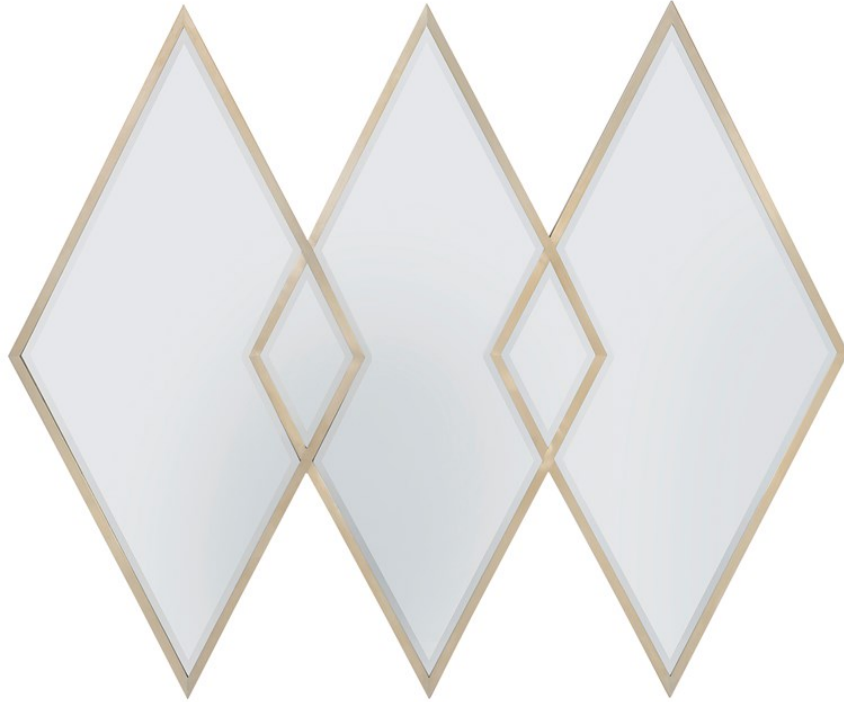

caracole

THREE OF DIAMONDS

cla-418-043

COLLECTION: CARACOLE CLASSIC

DIMENSIONS: 49W x 1.25D x 41H

Created for design-lovers, this spectacular mirror has style in spades. Its metal frame is crafted of three intersecting diamonds and finished with beveled mirror. A Golden Blonde Leaf finish adds even more alluring charm while its distinctive design is naturally captivating. You'll never look at a plain mirror the same again.

FINISH:

Golden_Blonde_Leaf