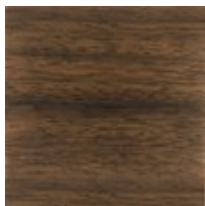

## ONE OF THE BUNCH

cla-418-4010

**COLLECTION:** CARACOLE CLASSIC

**DIMENSIONS:** 28 dia x 16H

A signature addition to any room, this classic side table offers warm, welcoming style in a timeless silhouette. Its exquisite top is crafted from pattern-matched quartered Paldao and European Oak Burl finished in a rich Galway. Adding depth and drama in a small footprint, its stunning look is completed with legs finished in Golden Shimmer. This charming piece is destined to be a design essential.

### FINISH:

Galway

Galway Burl

Golden Shimmer