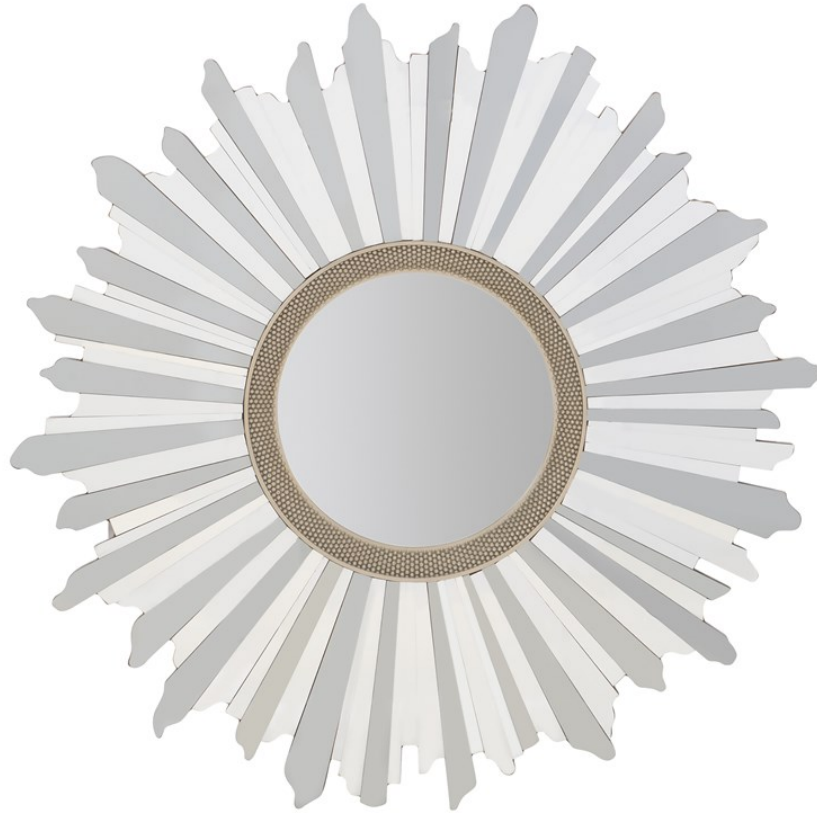

# caracole

## I'M FASCINATED

cla-419-042

**COLLECTION:** CARACOLE CLASSIC

**DIMENSIONS:** 47.5 dia x 1.25H

Give your room major impact by incorporating this expressive mirror. Ideal in a bedroom, entry, dining room or living area, it's crafted of warm metallics and features alternating pieces of clear and bronze mirror in a sunburst pattern. At its center, a 16-inch round mirror with a one-inch bevel is ideal for bouncing light around a room. Boasting a radiating pattern-cut design, its sunburst motif adds visual intrigue while its Neutral Metallic finish perfectly ties surrounding shades of gold and silver together.

### FINISH:

Neutral\_Metallic