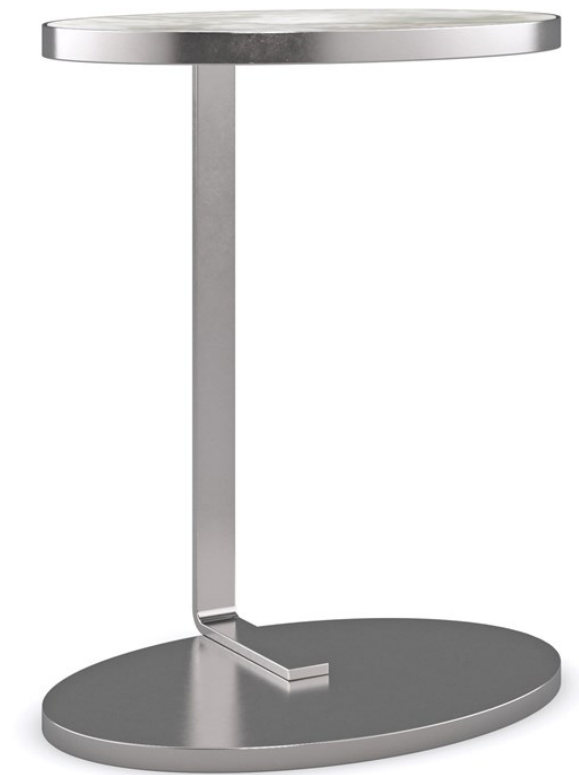

# caracole

## HIGH TIDE

cla-421-421

**COLLECTION:** CARACOLE CLASSIC

**DIMENSIONS:** 18W x 12.75D x 22H

Designed to nest over a sofa or style alongside your favorite chair, this martini accent table balances functionality and form in a mix of metal and stone. Petite in scale and easy to move, it pairs perfectly with our Low Tide spot table and Over Flow cocktail table to create multidimensional spaces for living and entertaining.

**FINISH:**

Satin\_Nickel