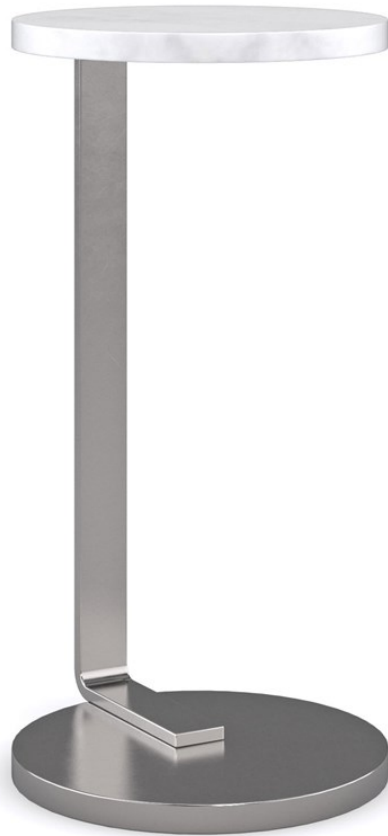

caracole

LOW TIDE

cla-421-422

COLLECTION: CARACOLE CLASSIC

DIMENSIONS: 10 dia x 20H

An intriguing addition to any interior, this martini-style accent table beautifully balances functionality and form in a mix of metal and stone. Petite in scale and easy to move, it pairs perfectly with our High Tide spot table and Over Flow cocktail table to create multidimensional spaces for living and entertaining.

FINISH:

Cloud White

Satin Nickel