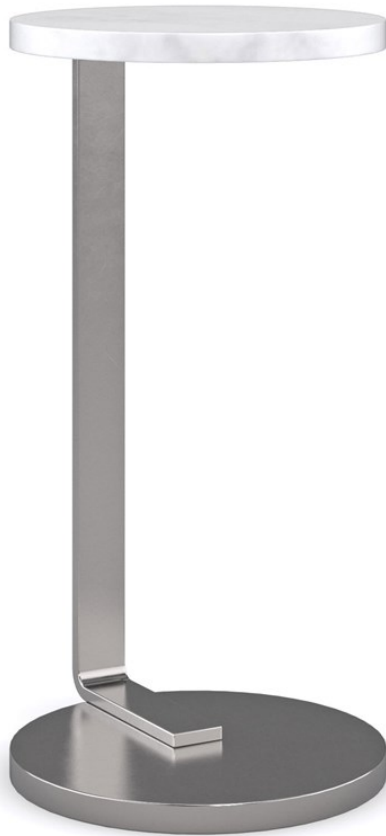

caracole

LOW TIDE

cla-421-422

COLLECTION: CARACOLE CLASSIC

DIMENSIONS: 10 dia x 20H

An intriguing addition to any interior, this martini-style accent table beautifully balances functionality and form in a mix of metal and stone. Petite in scale and easy to move, it pairs perfectly with our High Tide spot table and Over Flow cocktail table to create multidimensional spaces for living and entertaining.

FINISH:

Cloud White

Satin Nickel