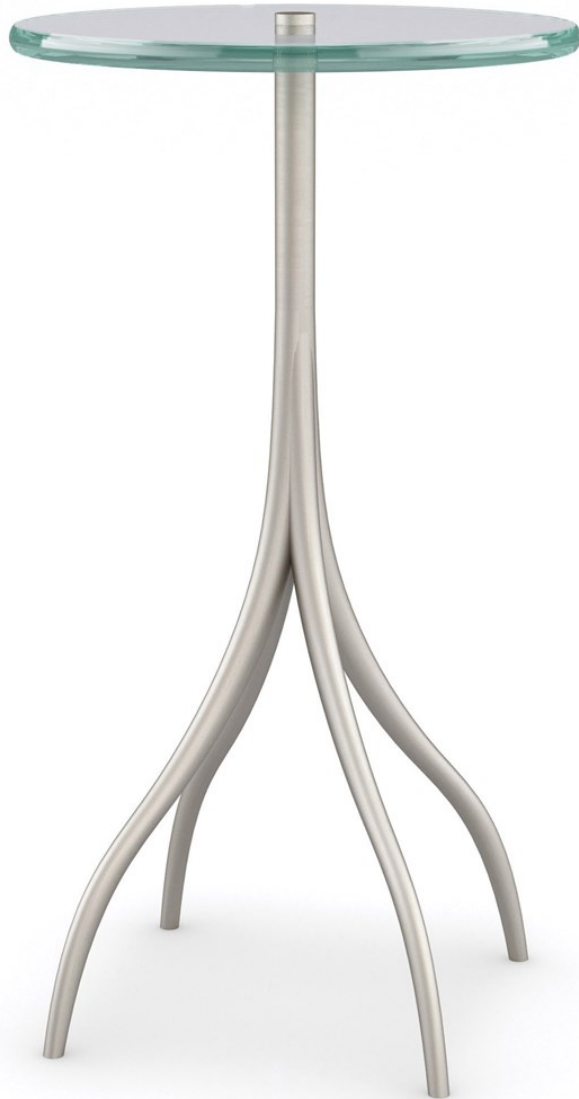

caracole

POINT TAKEN

cla-421-423

COLLECTION: CARACOLE CLASSIC

DIMENSIONS: 14 dia x 24.75H

On point in any setting, this petite accent table is perfectly scaled for creating conversation areas. Adds a note of elegance, with an effervescent glass top and slender metal base in Soft Silver paint. Well-sized for sitting down a drink or displaying fresh flowers in a vase.

FINISH:

Soft_Silver_Paint