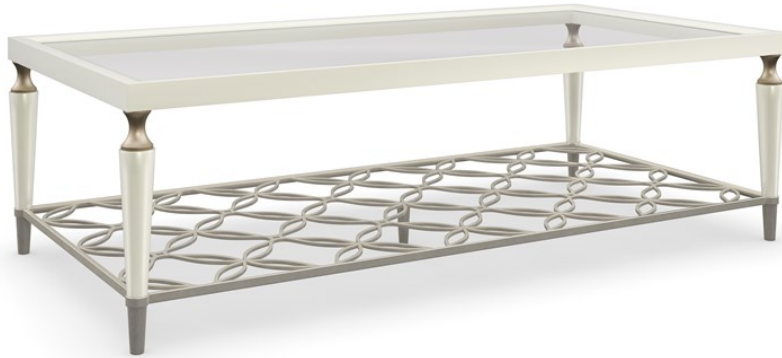

caracole

EASILY CHARMING

cla-422-402

COLLECTION: CARACOLE CLASSIC

DIMENSIONS: 56W x 28.5D x 17H

Classic and of the moment, this cocktail table effortlessly grounds the room and makes an unforgettable statement. An open fretwork metal shelf lends a striking view, glimpsed beneath its clear glass top, set within a Crème de la Crème painted wood frame. Turned legs add an elegant detail, defined by metal ferrules and a Gold Bullion Leaf decorative collar. Part of a five-piece offering in occasional tables

FINISH:

Crème de La
Crème

Soft Silver Paint

Gold Bullion Leaf