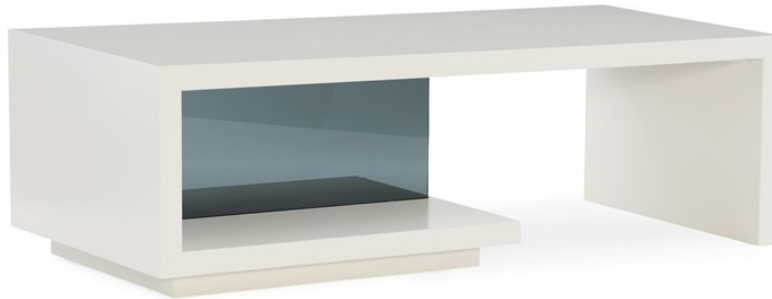

caracole

EXPRESSIONS COCKTAIL TABLE

m121-420-401

COLLECTION: MODERN EXPRESSIONS

DIMENSIONS: 56W x 24D x 17H

Bold in form and perspective, this unmistakable cocktail table takes linearism to the max. A Winter Haze finish highlights its signature shape while a smoked, gray glass insert panel distinguishes the back. An open area provides room for storage and a plinth base completes its undeniable appeal—making it the perfect anchor to a modern seating area.