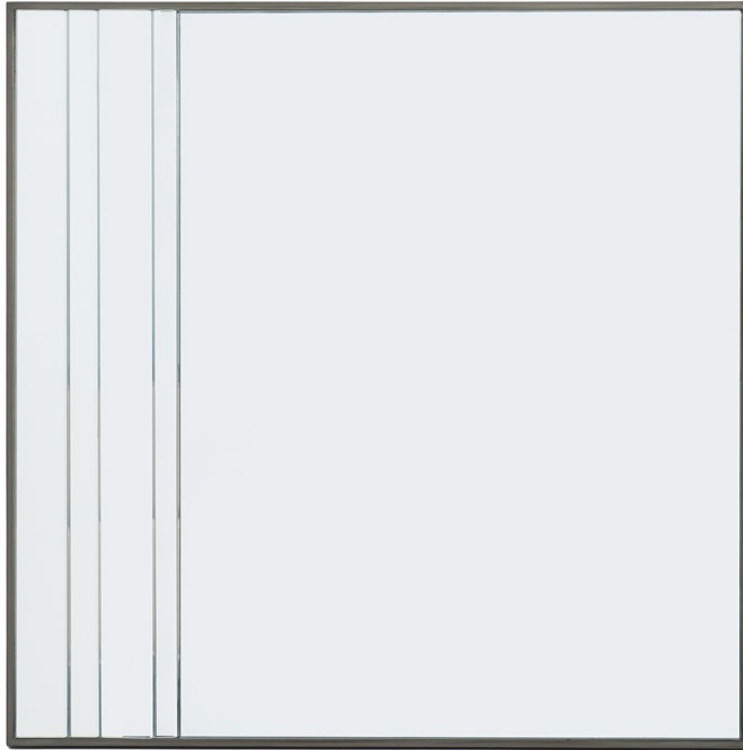

caracole

REPETITION MIRROR

m123-420-041

COLLECTION: MODERN EXPRESSIONS

DIMENSIONS: 24W x 2.5D x 24H

Often the simplest designs make the biggest impact. The Repetition mirror has a simple, straightforward square shape and yet it offers indescribable appeal. Framed in a London Fog finish, it features metal trim in Zinc Oxide. Together the look makes a bold statement in modernity.

FINISH:

London Fog

Zinc Oxide