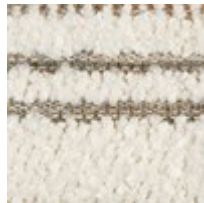

caracole

UNITY LEFT ARM LOVESEAT

m140-022-ll1-a

COLLECTION: MODERN PRINCIPLES

DIMENSIONS: 62W x 37D x 28.25H

A holistic expression of design integrity, the Unity sectional mixes singular elements: organic tones, contrast, and texture to create a sense of harmony. Clean lines call to mind a modern European style, dressed in a creamy tactile fabric with a contrasting leather panel outback. Introduces a low, lounge-like aesthetic with lumbar cushioning along the back and feather-down toss pillows for added comfort and layering.

CONSTRUCTION: No sag seat. | Plush poly foam cushion. | Feather down pillows.

FABRIC:

Body Fabric: 2941-34CC-P
Performance

outside back panel
9176-78CC

Pillow Fabric: 1-24" x
22" pillow 4125-34CC

1-18" x 22" pillow
2934-34CC