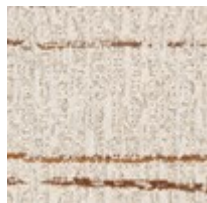

caracole

DIMITRI SOFA

uph-022-011-a

COLLECTION: CARACOLE UPHOLSTERY

DIMENSIONS: 102W x 35D x 31.5H

Meticulously tailored in an eggshell-colored, faux angora velvet, the Dimitri Sofa introduces generous seating in a harmonious mix of textures and materials. An inset of Galway Mappa Burl accentuates gently rounded track arms, flowing downward to where it recedes along a semicircular plinth base. Rectangle and kidney-shaped silk toss pillows add depth and tactile layering in a fashionable pattern.

CONSTRUCTION: 8-way hand tied seat. | Plush poly foam cushion. | Feather down pillows.

FINISH:

Galway_Burl

FABRIC:

Body Fabric: 2794-34CC

Pillow Fabric: 2-22"x22" Pillows
4122-34CC

2- 24"x16" Pillows
5151-80CC