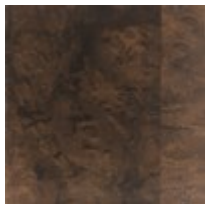

caracole

DIMITRI SOFA

uph-022-011-a

COLLECTION: CARACOLE UPHOLSTERY

DIMENSIONS: 102W x 35D x 31.5H

Meticulously tailored in an eggshell-colored, faux angora velvet, the Dimitri Sofa introduces generous seating in a harmonious mix of textures and materials. An inset of Galway Mappa Burl accentuates gently rounded track arms, flowing downward to where it recedes along a semicircular plinth base. Rectangle and kidney-shaped silk toss pillows add depth and tactile layering in a fashionable pattern.

CONSTRUCTION: 8-way hand tied seat. | Plush poly foam cushion. | Feather down pillows.

FINISH:

Galway_Burl

FABRIC:

Body Fabric: 2794-34CC

Pillow Fabric: 2-22"x22" Pillows
4122-34CC

2- 24"x16" Pillows
5151-80CC