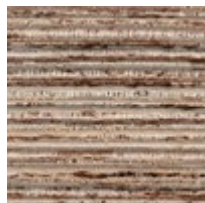

caracole

DIMITRI SOFA

uph-022-011-a

COLLECTION: CARACOLE UPHOLSTERY

DIMENSIONS: 102W x 35D x 31.5H

Meticulously tailored in an eggshell-colored, faux angora velvet, the Dimitri Sofa introduces generous seating in a harmonious mix of textures and materials. An inset of Galway Mappa Burl accentuates gently rounded track arms, flowing downward to where it recedes along a semicircular plinth base. Rectangle and kidney-shaped silk toss pillows add depth and tactile layering in a fashionable pattern.

CONSTRUCTION: 8-way hand tied seat. | Plush poly foam cushion. | Feather down pillows.

FINISH:

Galway_Burl

FABRIC:

Body Fabric: 2794-34CC

Pillow Fabric: 2-22"x22" Pillows
4122-34CC

2- 24"x16" Pillows
5151-80CC