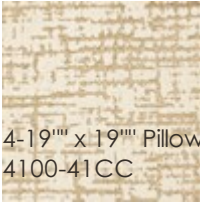

caracole

EAVES DROP 110'''

uph-421-113-a

COLLECTION: CARACOLE UPHOLSTERY

DIMENSIONS: 110W x 36.25D x 31.25H

Classic details converge with graceful curves for a sophisticated style that invites comfort and the most formal of gatherings. A carved wood frame in Metallic Soft Silver guides the eye and accentuates its refined silhouette, dressed in a luxe herringbone fabric and creamy velvet wrapping the outside back. Accent pillows add soft contrast and subtle pattern for an elegant finishing touch. 88" Eaves Drop sofa and matching chair also available in this fabric combination.

Performance with
front embroidery

Pillow Fabric: 3-21''' x
21''' Pillows 2560-
34CC-P

4-19''' x 19''' Pillows
4100-41CC