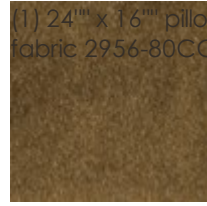

caracole

TUXEDO LAF SOFA

uph-423-ls1-a

COLLECTION: CARACOLE UPHOLSTERY

DIMENSIONS: 75.5W x 38.75D x 29.75H

A fashionable component of our classic shelter arm sectional, with clean lines and crisp tailoring in a deep chocolate brown hue inspired by modern takes on the iconic tuxedo. Impeccably dressed, its sophisticated silhouette is punctuated by a luxe faux mohair fabric on the inside, and a textured woven fabric wrapping the back. Metal legs in brushed deep bronze add warmth and a dashing finish, complemented by accentuating toss pillows in a tactile mix.

CONSTRUCTION: 8-Way hand tied | Blenddown Supreme Cushion | Feather down pillows

FINISH:

Brushed_Deep_Bronze

FABRIC:

e

Outside: 2966-80CC

Pillow fabric: (1) 22"
x 20" pillow fabric
2959-79CC

(1) 24" x 16" pillow
fabric 2956-80CC