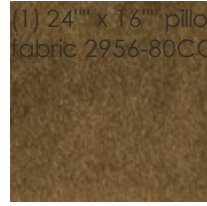

## TUXEDO LAF SOFA

uph-423-ls1-a

**COLLECTION:** CARACOLE UPHOLSTERY

**DIMENSIONS:** 75.5W x 38.75D x 29.75H

A fashionable component of our classic shelter arm sectional, with clean lines and crisp tailoring in a deep chocolate brown hue inspired by modern takes on the iconic tuxedo. Impeccably dressed, its sophisticated silhouette is punctuated by a luxe faux mohair fabric on the inside, and a textured woven fabric wrapping the back. Metal legs in brushed deep bronze add warmth and a dashing finish, complemented by accentuating toss pillows in a tactile mix.

**CONSTRUCTION:** 8-Way hand tied | Blenddown Supreme Cushion | Feather down pillows

**FINISH:**

Brushed\_Deep\_Bronze

**FABRIC:**

e

Outside 2966-80CC

Pillow fabric: (1) 22"  
x 20" pillow fabric  
2959-79CC

(1) 24" x 16" pillow  
fabric 2956-80CC